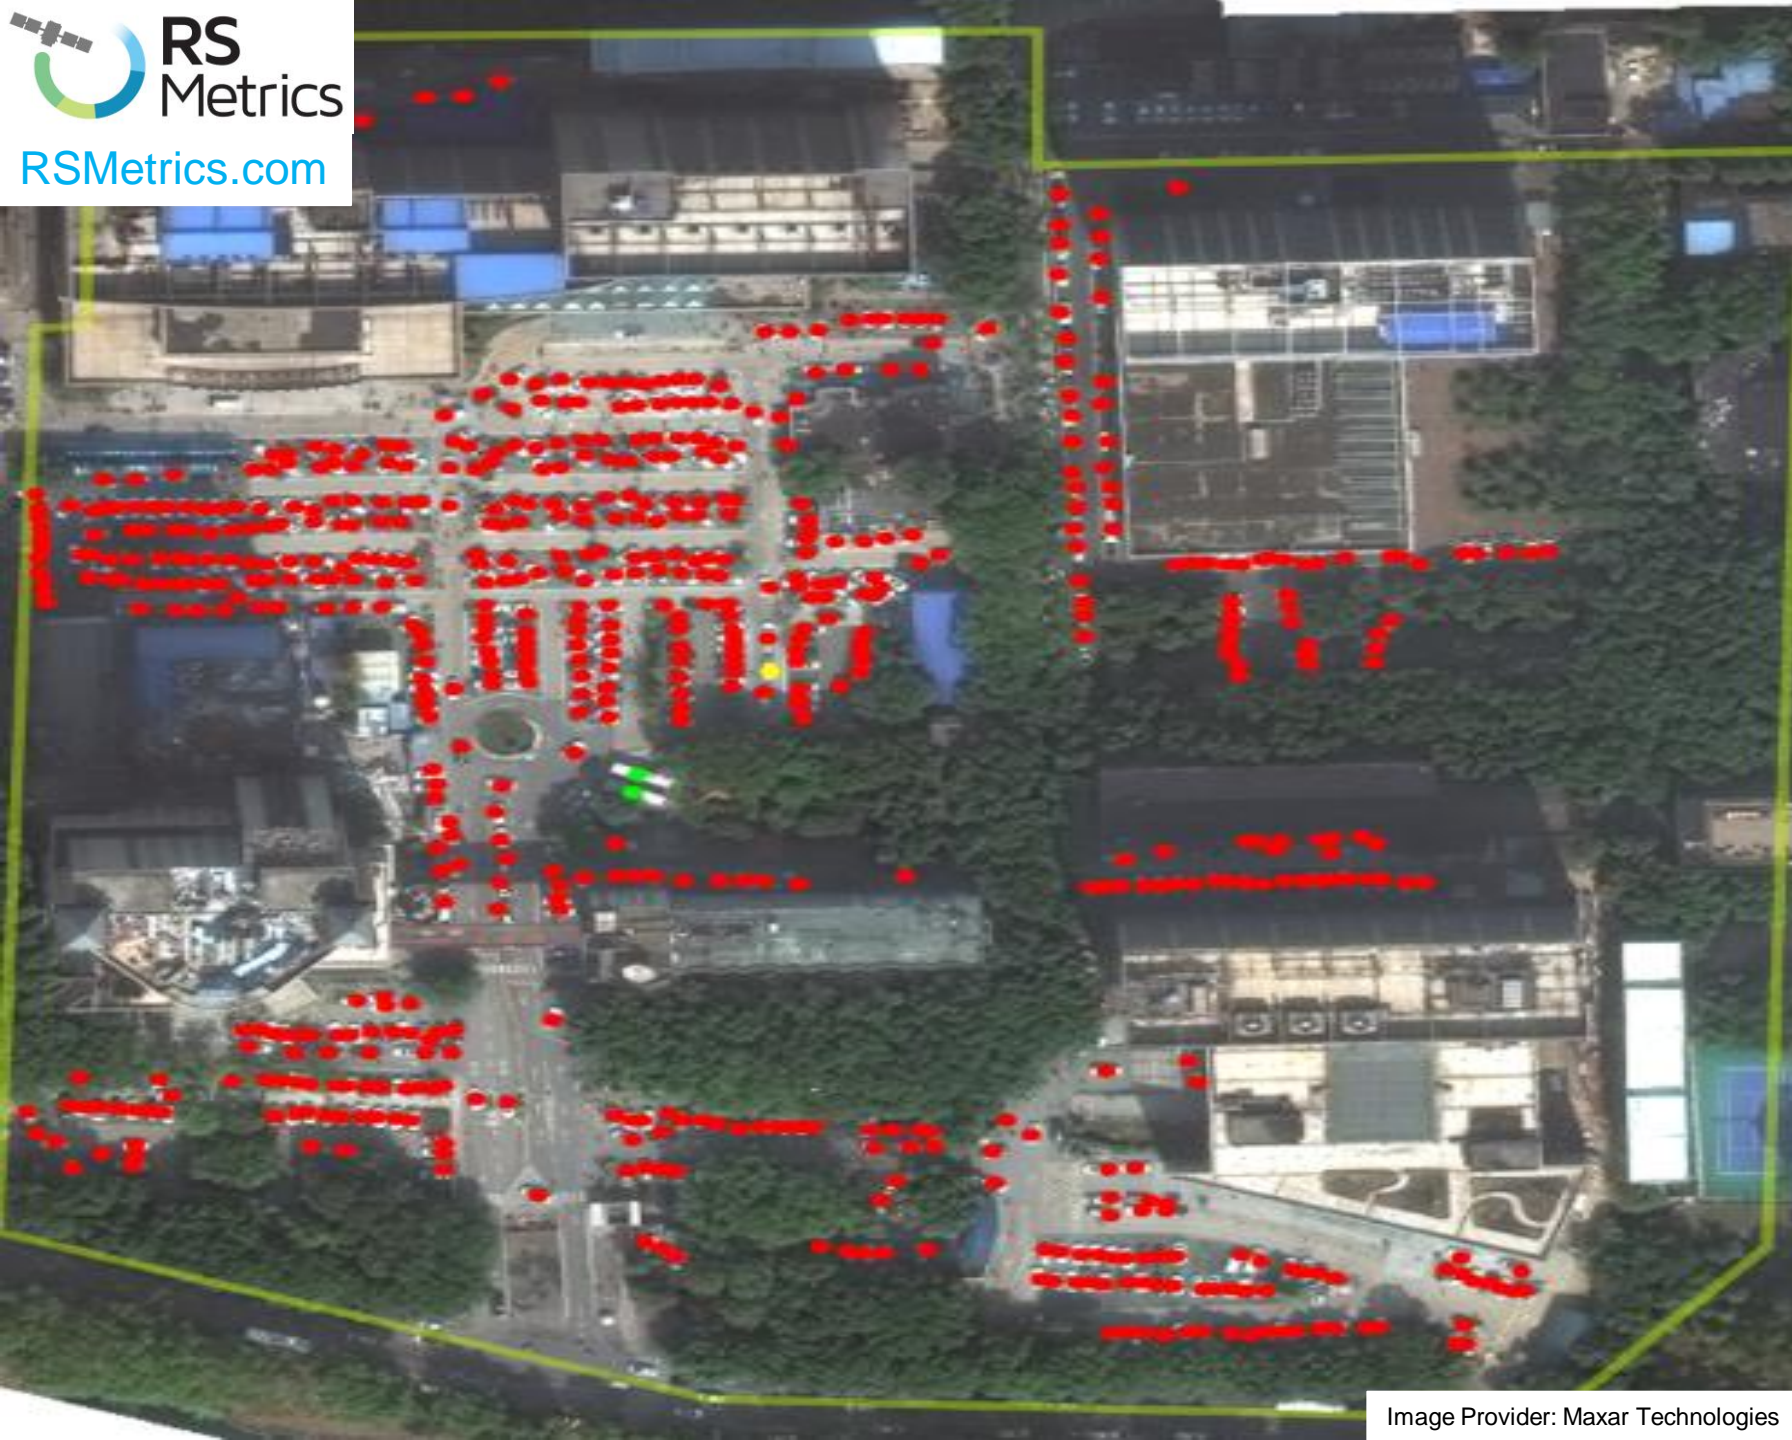

Hospital Traffic Study

Wuhan Study

www.RSMetrics.com

**Wuhan Tianyou Hospital
10/10/2018 | 171 Cars**

Wuhan Study

www.RSMetrics.com

Wuhan Tianyou Hospital
10/17/2019 | 285 Cars

Wuhan Study

www.RSMetrics.com

**Zhongnan Hospital of Wuhan
University
10/10/2018 | 506 Cars**

Wuhan Study

www.RSMetrics.com

Zhongnan Hospital of Wuhan
University
10/17/2019 | 640 Cars

Contact

New York
Maneesh Sagar, CEO
646-504-7594
msagar@rsmetrics.com