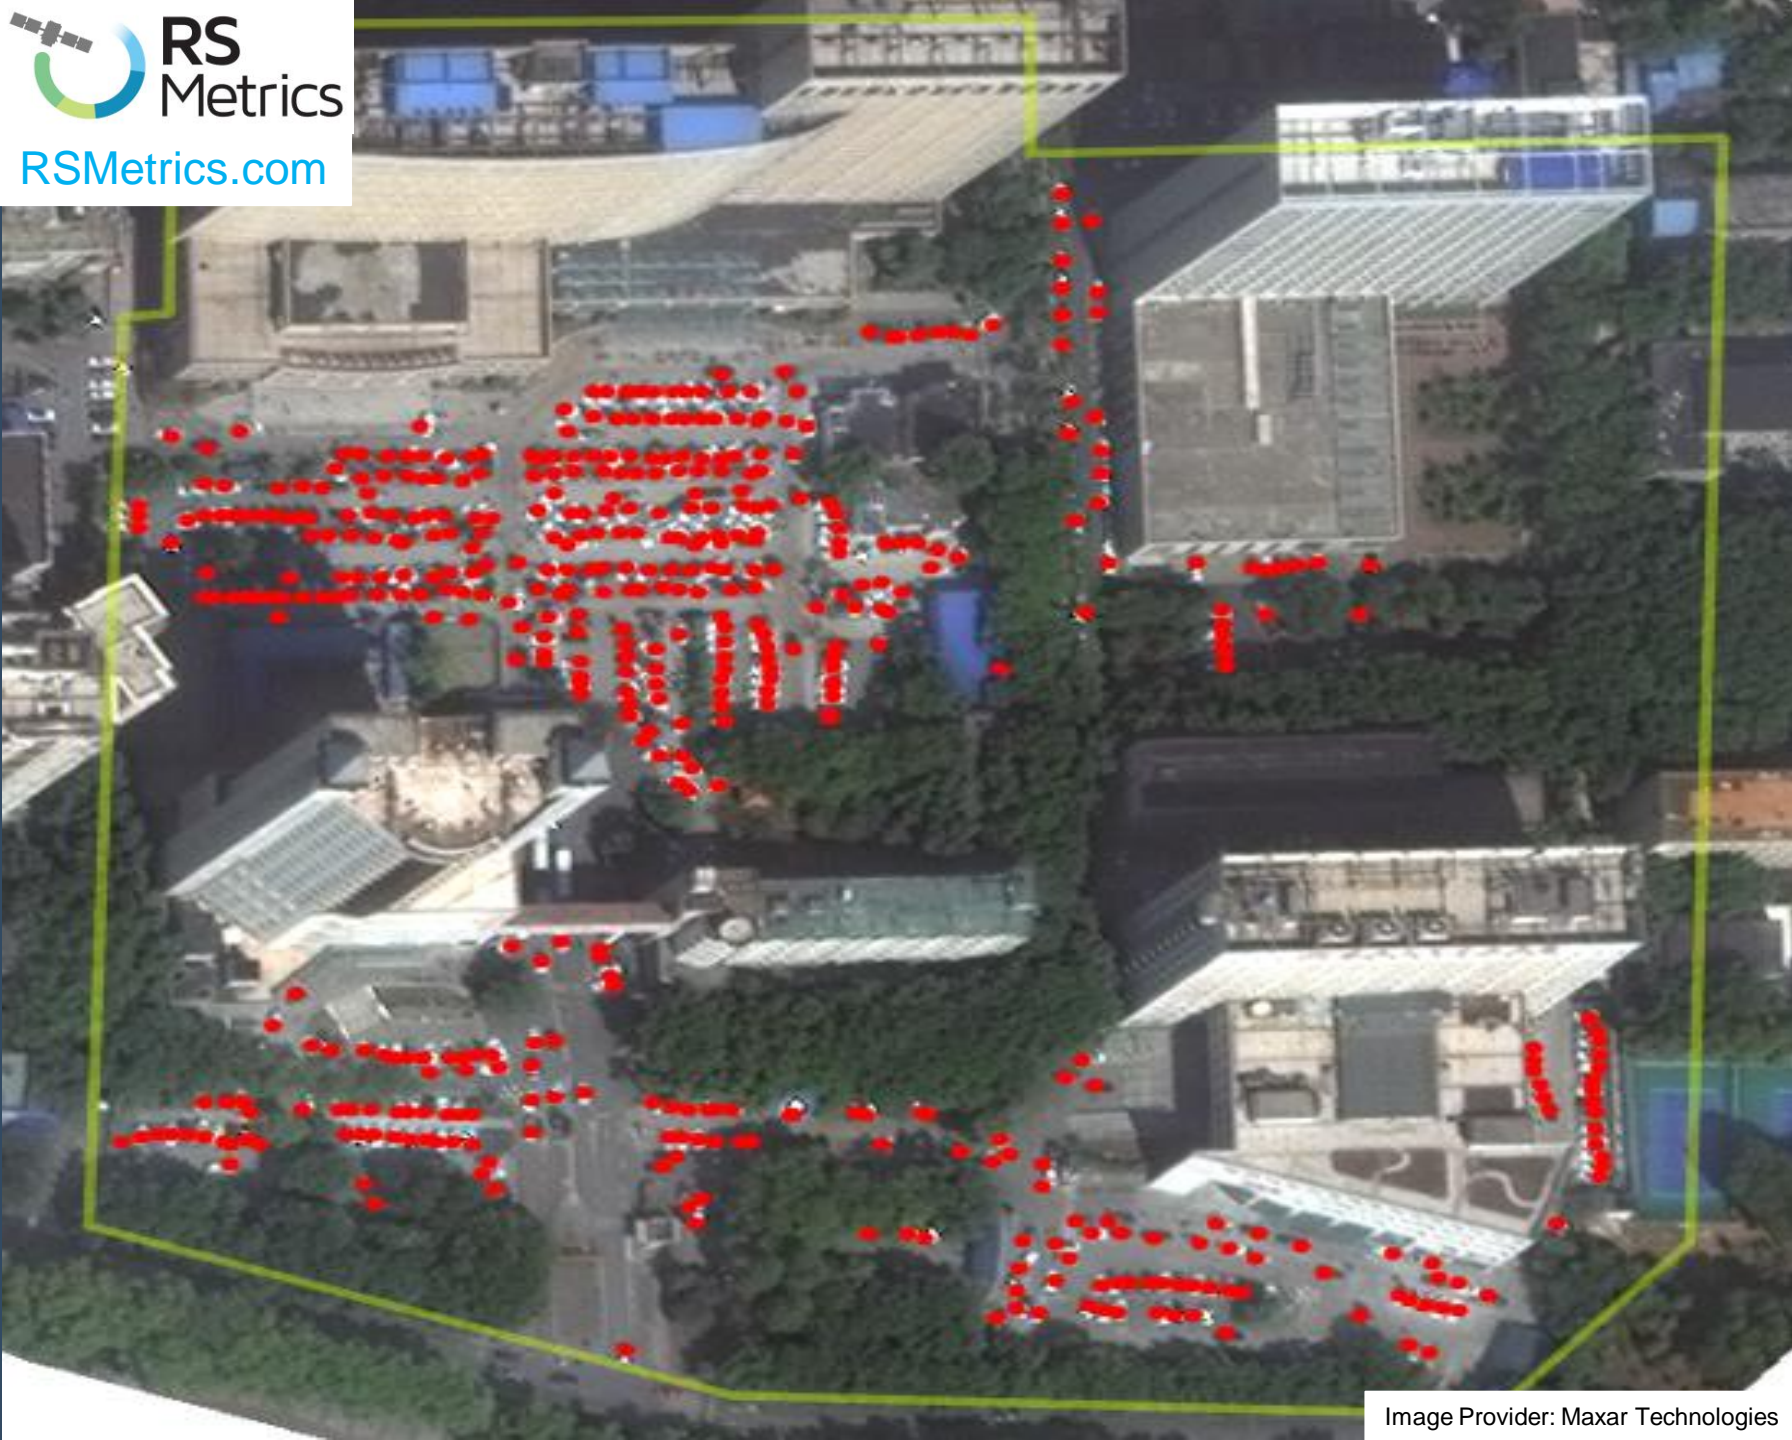

Hospital Traffic Study

Wuhan Study

www.RSMetrics.com

**Wuhan Tianyou Hospital
10/10/2018 | 171 Cars**

Wuhan Study

www.RSMetrics.com

Wuhan Tianyou Hospital
10/17/2019 | 285 Cars

Wuhan Study

www.RSMetrics.com

**Zhongnan Hospital of Wuhan
University
10/10/2018 | 506 Cars**

Wuhan Study

www.RSMetrics.com

Zhongnan Hospital of Wuhan
University
10/17/2019 | 640 Cars

Contact

New York
Maneesh Sagar, CEO
646-504-7594
msagar@rsmetrics.com