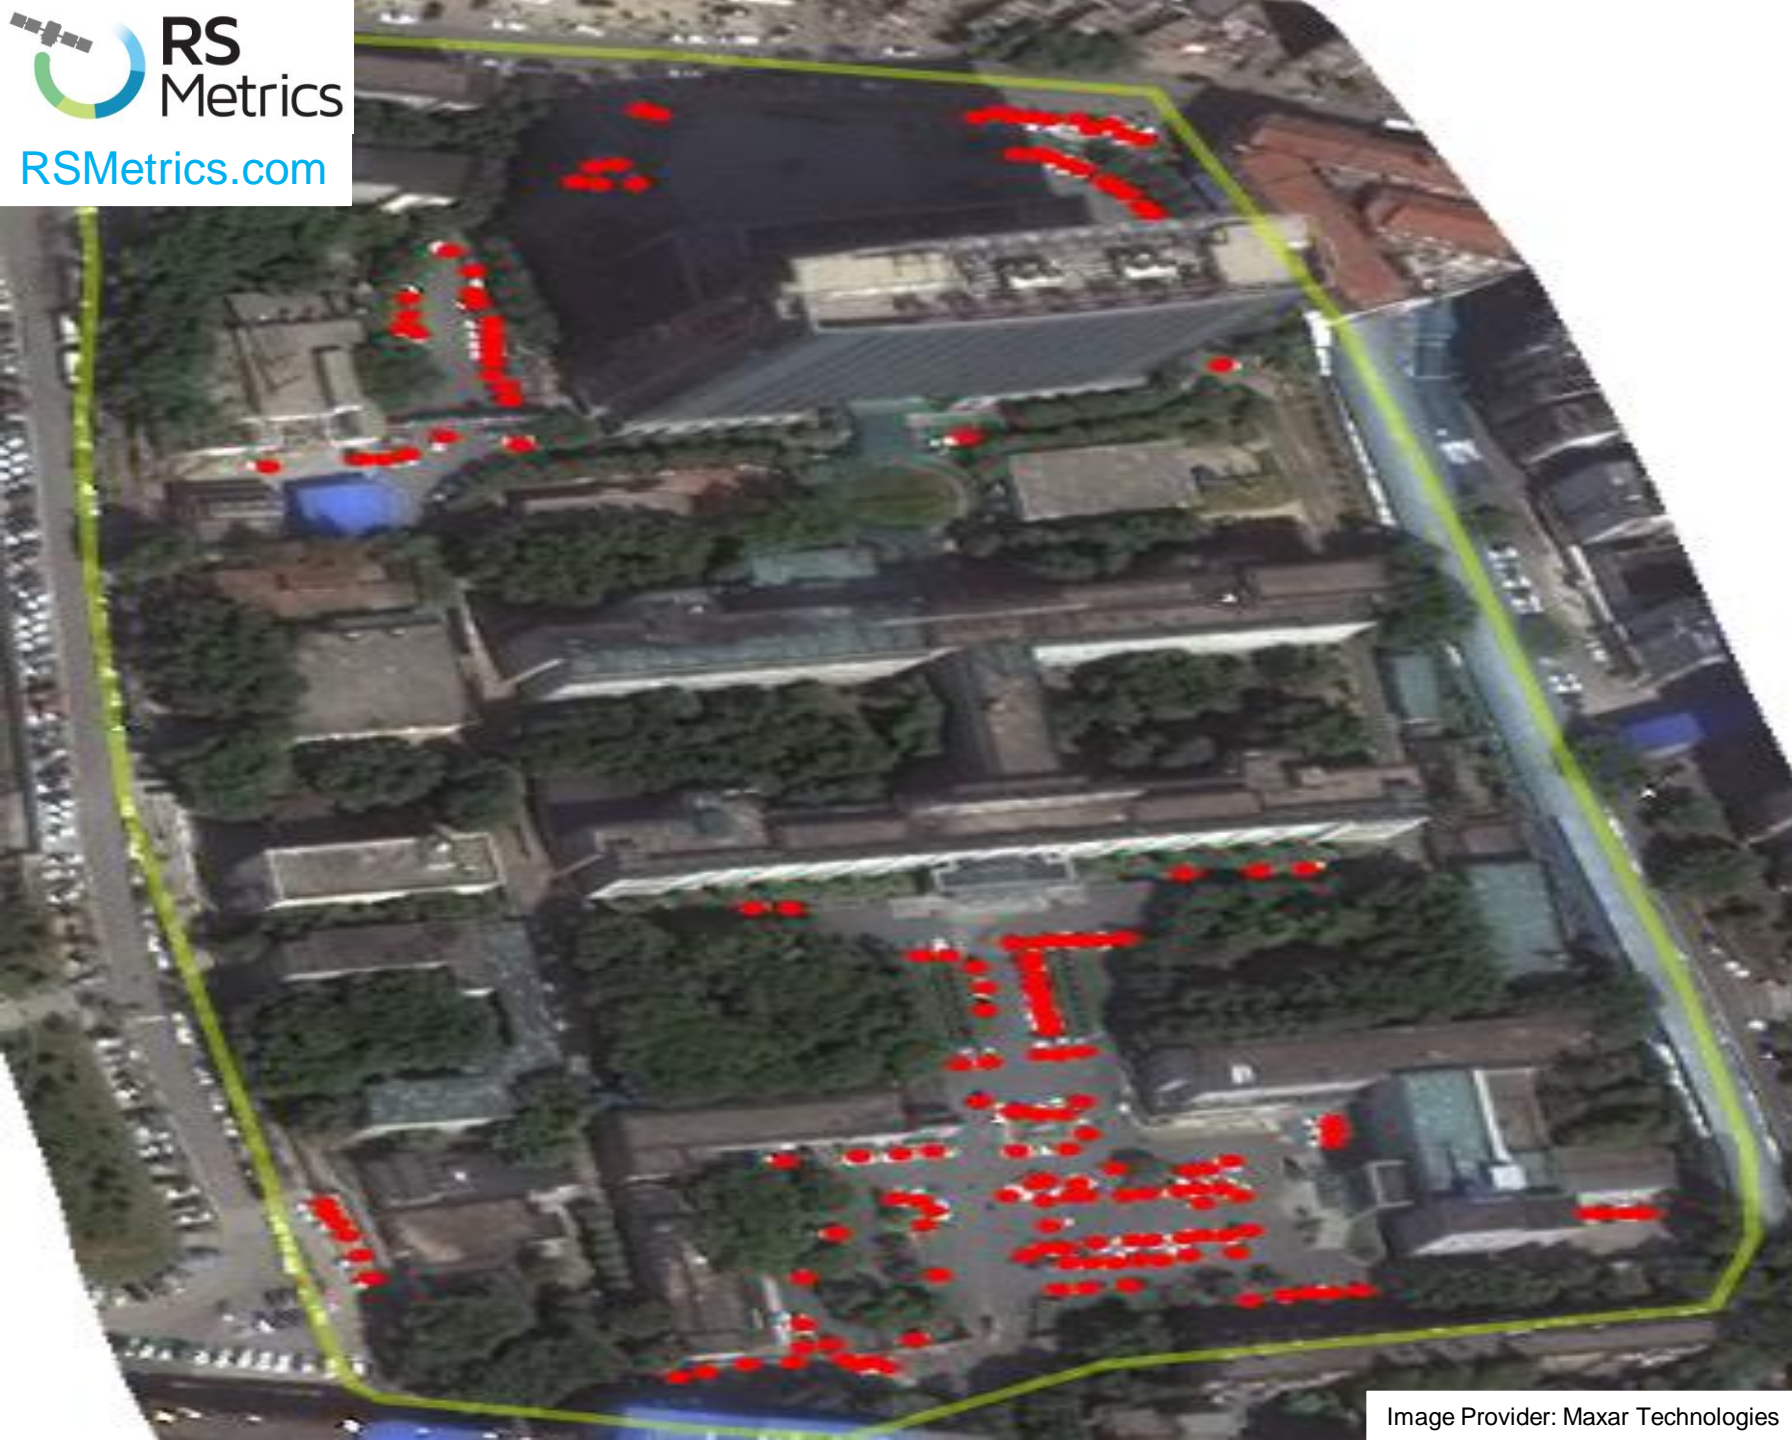

Hospital Traffic Study

Wuhan Study

www.RSMetrics.com

**Wuhan Tianyou Hospital
10/10/2018 | 171 Cars**

Wuhan Study

www.RSMetrics.com

Wuhan Tianyou Hospital
10/17/2019 | 285 Cars

Wuhan Study

www.RSMetrics.com

**Zhongnan Hospital of Wuhan
University
10/10/2018 | 506 Cars**

Wuhan Study

www.RSMetrics.com

Zhongnan Hospital of Wuhan
University
10/17/2019 | 640 Cars

Contact

New York
Maneesh Sagar, CEO
646-504-7594
msagar@rsmetrics.com